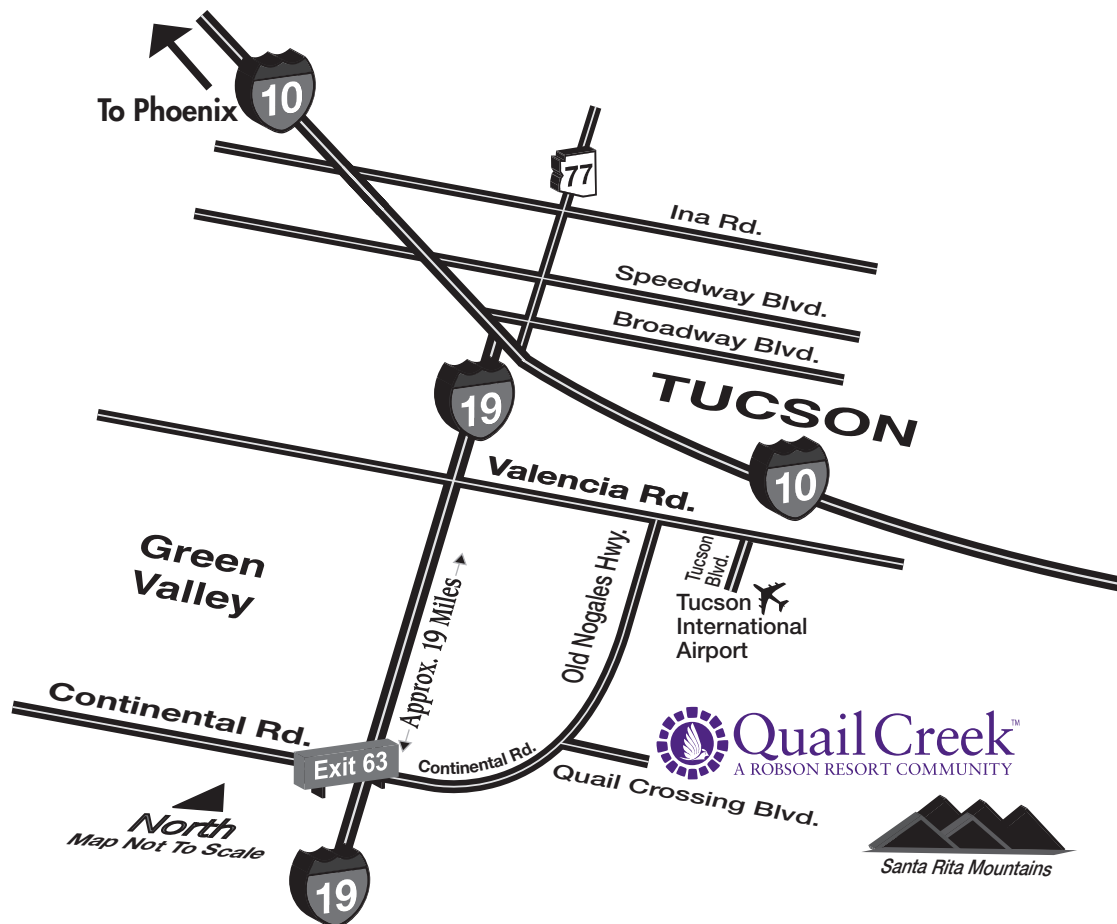

# Quail Creek™

A ROBSON RESORT COMMUNITY

## DIRECTIONS TO QUAIL CREEK

1100 N Eagle Hollow Rd.  
Green Valley, AZ 85614  
Models Open Daily 9-6

1-888-648-0332  
520-648-0332

### ■ Directions to Quail Creek from Tucson International Airport:

Drive north on Tucson Blvd. for one mile. Take Valencia westbound to I-19. Travel I-19 south for 19 miles to Continental Road. Take Continental eastbound for 4 miles to Quail Crossing Boulevard and turn right. Follow signs to Model Village.

### ■ Directions to Quail Creek from Sky Harbor International Airport in Phoenix:

Take I-10 south for 110 miles to I-19. Travel south on I-19 for 19 miles to Continental Road. Take Continental eastbound for 4 miles to Quail Crossing Boulevard and turn right. Follow signs to Model Village.