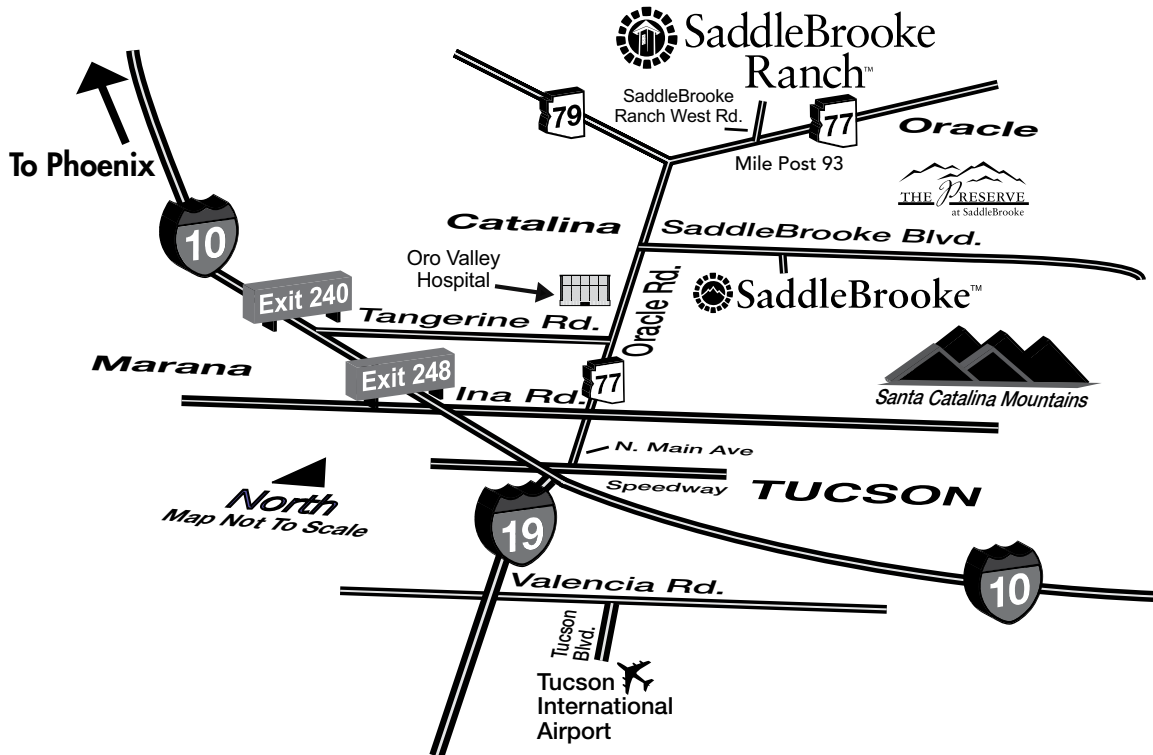

# Robson Resort COMMUNITIES

SaddleBrooke ☉ SaddleBrooke Ranch

59680 E. Robson Circle  
Oracle, AZ 85623

866-818-6068  
520-818-6000

Models Open Daily 9-6

Your Preferred Guest Experience  
Begins at SaddleBrooke Ranch

### ■ Directions to SaddleBrooke Ranch from Tucson International Airport:

Drive North on Tucson Blvd. to Valencia - turn left - approximately 3 miles you'll see the on-ramp to I-19 on your right. Take I-19 to Tucson/I-10 junction. Travel West on I-10 (North towards Phoenix) 12 miles to Ina Road (Exit #248). Exit and turn right on Ina - travel East 6 miles and turn left on Oracle Road. Continue North 19 miles through the town of Catalina (past the entrance to SaddleBrooke) to SaddleBrooke Ranch West Rd. and turn left. Follow signs to the Model Homes.

### ■ Directions to SaddleBrooke Ranch from Sky Harbor International Airport in Phoenix:

Take I-10 East for approx. 90 miles to Tangerine Rd. Exit #240. Exit and turn left on Tangerine Rd. - travel East 17 miles to Oracle Road and turn left. Continue North 15 miles through the town of Catalina (past the entrance to SaddleBrooke) to SaddleBrooke Ranch West Rd. and turn left. Follow signs to the Model Homes.